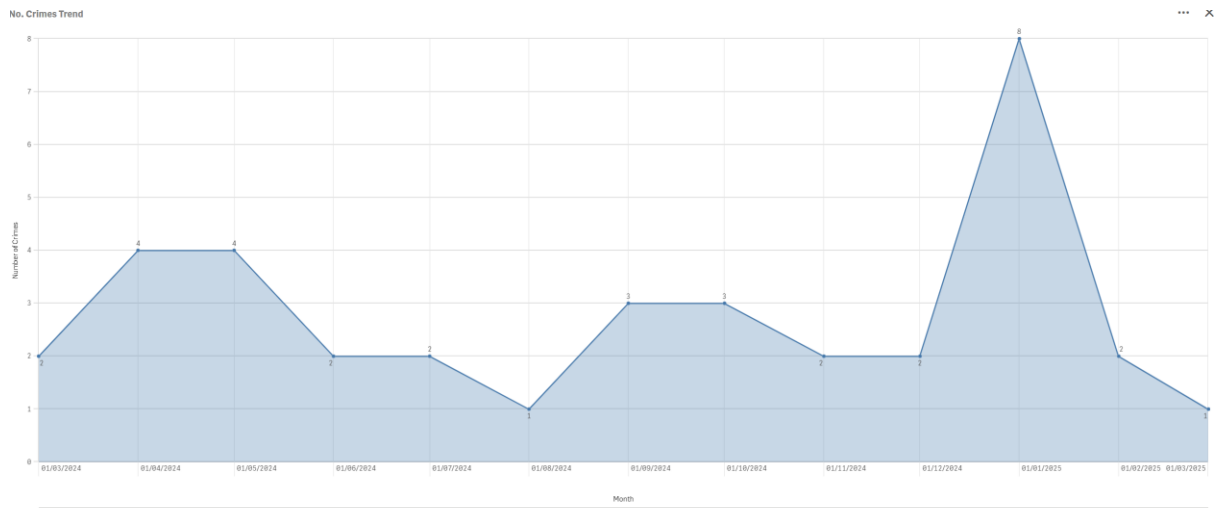

Number of Crimes by Offence Type:

Crime Offence G... <input type="text" value=""/>	Month <input type="text" value=""/>	Totals
Vehicle Offences		1
Violence Against The Person		1

Number of Crimes Trend:

CURRENT PACT PRIORITIES:

OVERALL CRIME TRENDS

None of significant note